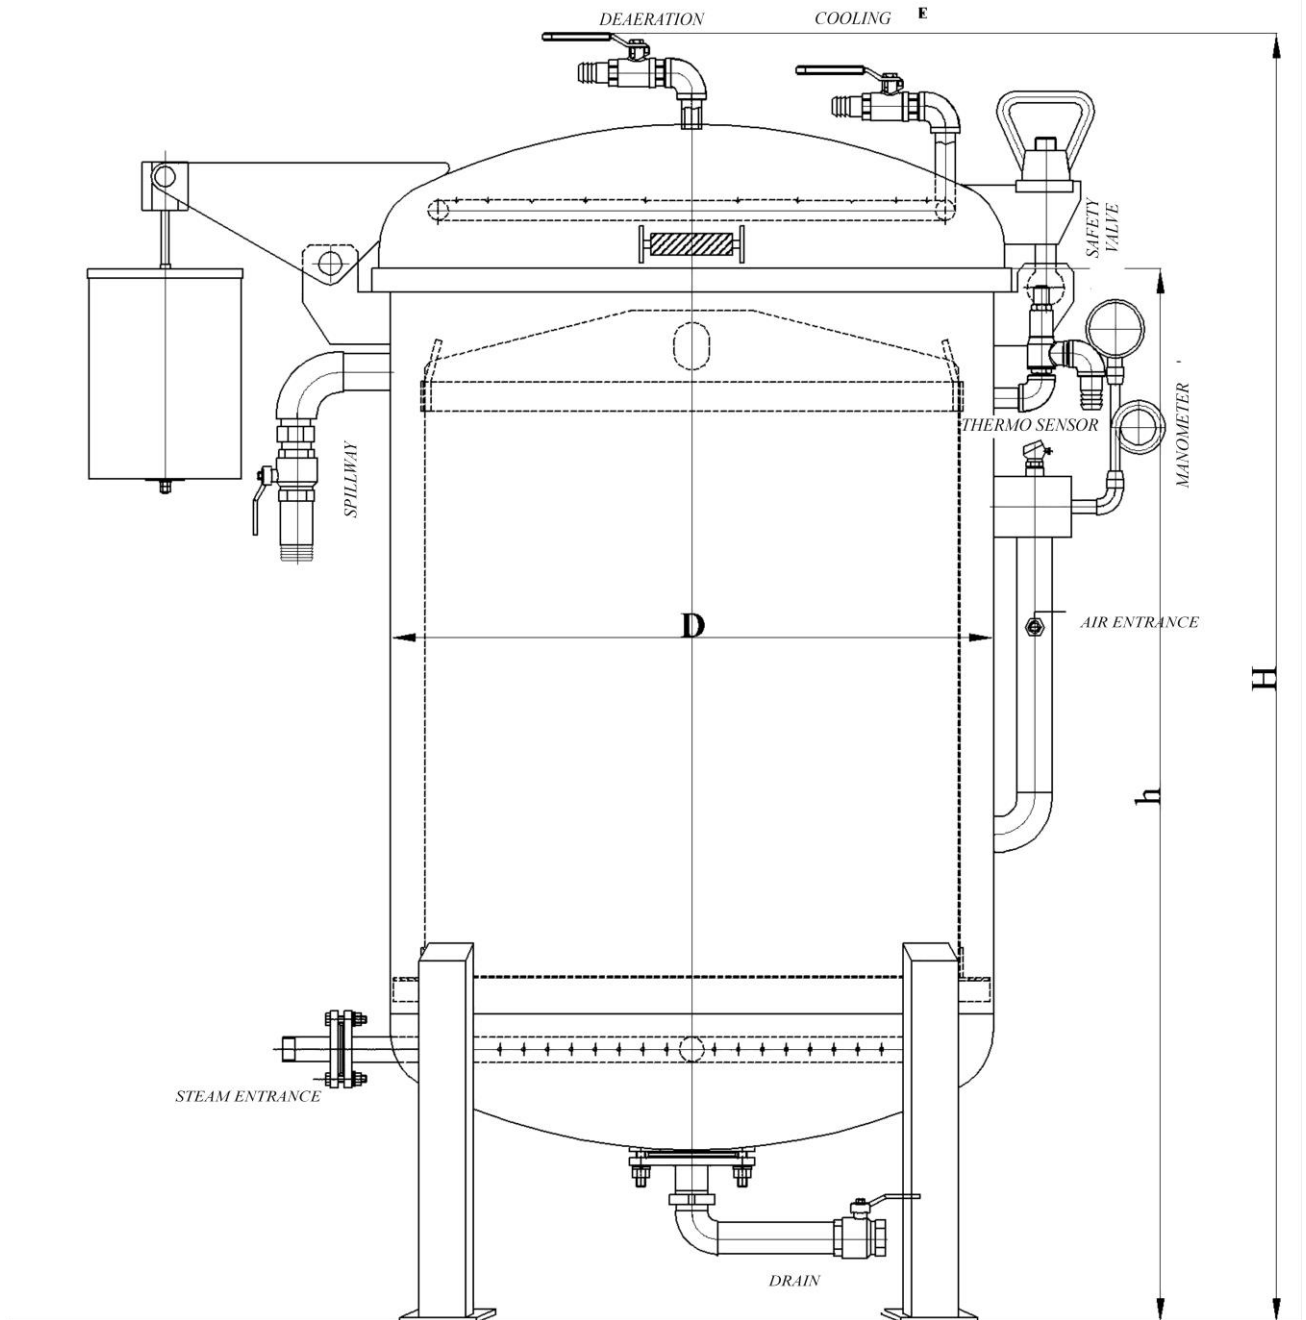

Energy carrier - STEAM